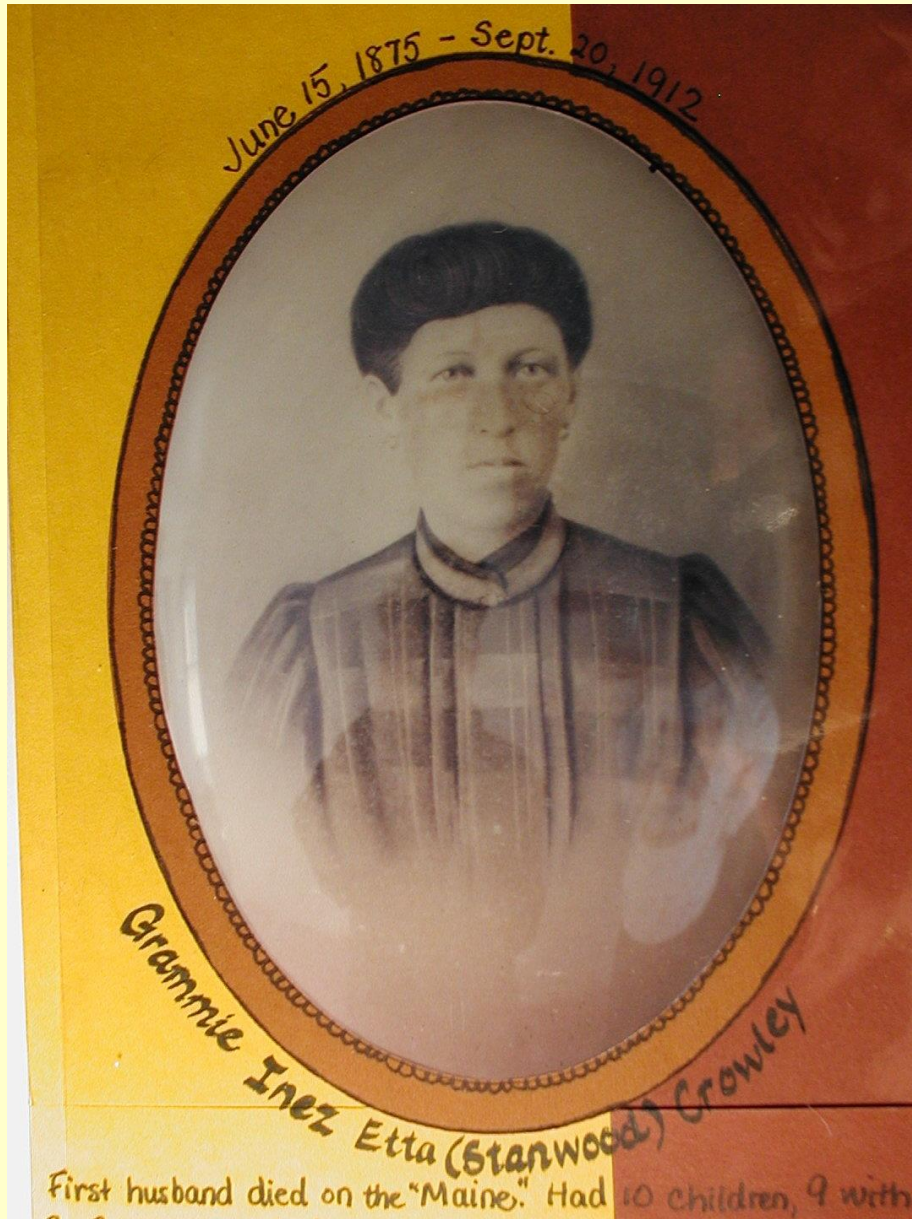

Inez Etta (Stanwood) Crowley

June 15, 1875 - Sept. 20, 1912

Grammie Inez Etta (Stanwood) Crowley

First husband died on the "Maine." Had 10 children, 9 with